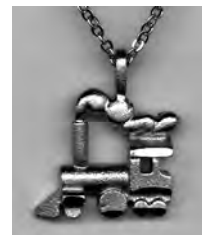

## PENDANTS

**PENDANT**

CAST ALLOY CHARM  
ANTIQUE SILVER FINISH  
ENGINE IS 7/8 IN. LONG  
CHAIN IS 16 INCHES

**# JP-440S \$6.95**

GOLD OR SILVER PLATED 440  
ENGINE WITH GOLD OR SILVER  
CHAIN

**STOCK # PN-ENAZL  
STOCK # PN-ENAZS  
\$2.95**

**OVAL PENDANT**

**#PN-TSOP \$4.95**  
MATCHING PIERCED EARRINGS  
**#PE-TSOP \$5.95**

J

RAILROAD CROSSING  
SIGNAL PENDANT WITH  
CHAIN

**# PN-RRXBC \$4.95**

RAILROAD CROSS IN  
SIGN PENDANT WITH  
CHAIN

**# PN-RRXRC \$4.95**

GOLD PLATED MOD-  
ERN STEAM ENGINE  
PENDANT WITH CHAIN

**# PN-ENFZL \$4.95**

GOLD PLATED 224  
ENGINE  
WITH 17" GOLD CHAIN

**# PN-224SL \$5.95**

**PLASTIC COATED KEY FOBS**

**METAL ENGINE KEY FOB**

BRONZE COLOR  
FOUR DIFFERENT OLD TIME  
STEAM ENGINE STYLES  
OUR CHOICE  
**KF-BZEN \$1.29**