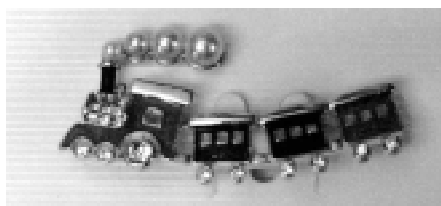

**PASSENGER TRAIN PIN
THREE COLOR**

#JW-PL3CL $8.95

LARGER VERSION

JW-PL4CL $9.95