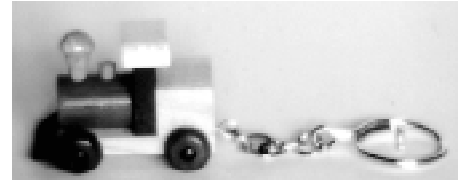

WOODEN TRAIN KEY FOB

DIFFERENT COLOR WOODS
WHEELS ROLL
FOR AGES 3 OR OLDER
KF-WDTR $2.49

STOCK #	NAME
PK-RRXB	CROSSBUCK FLASHER
PK-RRXR	RAILROAD CROSSING
PK-SFE	SANTA FE
PK-SPST	SOUTHERN PACIFIC
PK-UP	UNION PACIFIC

WITH GOLD TONE RING & CHAIN
$2.95