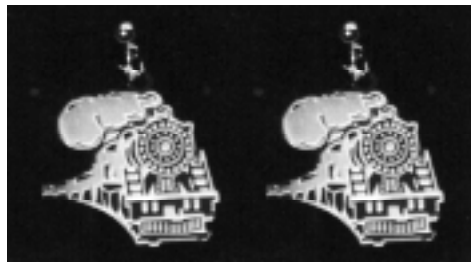

## JEWELRY

CLOISONNE PIERCED EARRINGS  
HOOK STYLE  
# PE-RRXBS \$4.95

CLOISONNE PIERCED EARRINGS  
HOOK STYLE  
# PE-RRXRS \$4.95

PIERCED EARRINGS  
PEWTER CIRCLE OF  
TRACK WITH 440 ENGINE  
# PE-CRTKP \$4.95

MODERN STEAM ENGINE  
GOLD PLATED EARRING  
TWO CONNECTION STYLES  
BALL POST #PE-ENFDL  
HOOK WIRE #PE-ENFHL  
\$4.95

AMERICAN 440 STEAMER  
DROP POST GOLD EARRINGS  
#PE-440RL \$4.95

GOLD PLATED PIERCED EARRINGS  
# PE-440SL \$2.95  
HAND PAINTED VERSION  
# PE-440SC \$2.95