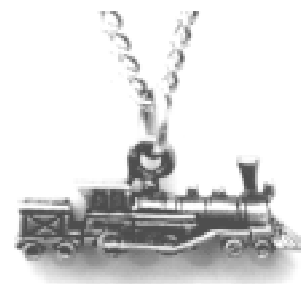

## JEWELRY

**GOLD PLATED TRAIN BRACELET 6 1/2 IN STOCK # WB-PAXTL \$6.95**

**GOLD PLATED TRAIN BRACELET 6 1/2 IN. STOCK # WB-440RL \$6.95**

**Bracelet 4 color Train**

Bracelet is a passenger train, colored rhinestone passenger cars and engine.

Gold plated Size is 7" long **#WB-PLMCL \$9.95**

## PENDANTS

**#PN-TSOP \$4.95**  
**MATCHING EARRINGS**  
**#PE-TSOP \$5.95**

GOLD OR SILVER PLATED 440  
 ENGINE WITH GOLD OR SILVER  
 CHAIN  
**STOCK # PN-ENAZL**  
**STOCK # PN-ENAZS**  
**\$2.95**

**PENDANT**  
 CAST ALLOY CHARM  
 ANTIQUE SILVER FINISH  
 ENGINE IS 7/8 IN. LONG  
 CHAIN IS 16 INCHES  
**# JP-440S \$6.95**