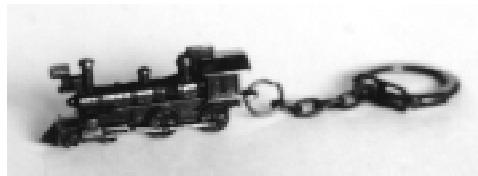

BRONZE ENGINE KEY FOB

BRONZE COLOR
FOUR DIFFERENT OLD TIME
STEAM ENGINE STYLES
OUR CHOICE
KF-BZEN $1.59