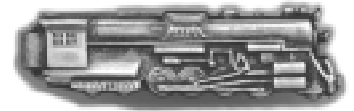

**HUDSON ENGINE**  
**STOCK #KF-HUDS**

**TIE BARS**

**CUTOUT B&O**  
 ALL SILVER PIN  
 3/4" DIA.  
**#TT-BOSS \$3.95**  
 1 1/4" DIA.  
**#TT-BOLS \$5.95**

STOCK # TB-440SL

STOCK # TB-BERKL

STOCK # TB-F7ZZL

STOCK # TB-GG1ZL

STOCK # TB-ENTNL

ANTIQUE GOLD FINISH  
 SHOWN ACTUAL SIZE  
**\$4.95**

**GOLD PLATED CUTOUT PINS**

**CUTOUT B&O**  
 3/4" DIA.  
**#TT-BOSL \$3.95**

**CUTOUT B&O**  
 1 1/4" DIA.  
**#TT-BOLL \$5.95**