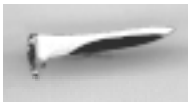

STOCK # TB-GG1ZL

STOCK # TB-ENTNL

ANTIQUE GOLD FINISH  
 SHOWN ACTUAL SIZE  
**\$4.95**

**GOLD PLATED CUTOUT PINS**

**CUTOUT B&O**  
 3/4" DIA.  
**#TT-BOSL \$3.95**

**CUTOUT B&O**  
 1 1/4" DIA.  
**#TT-BOLL \$5.95**

**CUTOUT PRR**  
 1" WIDE  
**#TT-PRR \$4.95**

**CUTOUT CO**  
 1" DIA.  
**#TT-CO \$4.95**

**J**

**GOLD PLATED TIE TACK**  
**STOCK # TT-SPKZL \$2.95**

**COLOR FILLED TIE TACK**  
**STOCK # TT-CABZR \$2.95**