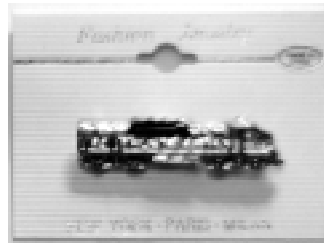

**COSTUME JEWELRY, PIERCED EARRINGS**

SARINNI

**BALLOON STACK ENGINE PIN  
GOLD PLATED / RHINESTONES**

**#JW-BSEN \$9.95**

**F-7 PIN**

Pin is rhinestone enhanced  
Size is 2" wide

**#JW-F7ZL \$9.95**

**Berkshire Steam engine Pin**

Pin is rhinestone enhanced  
Size is 2" wide

**#JW-BRKL \$9.95**

**PASSENGER TRAIN PIN  
THREE COLOR**

**#JW-PL3CL \$8.95**

**LARGER VERSION**

**JW-PL4CL \$9.95**

**TROLLEY CUTOUT PIN  
COLOR**

**#JW-TROL \$9.95**