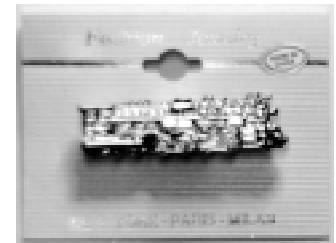

**COSTUME JEWELRY, PIERCED EARRINGS**

SARINNI

**BALLOON STACK ENGINE PIN  
GOLD PLATED / RHINESTONES**

**#JW-BSEN \$9.95**

**F-7 PIN**

Pin is rhinestone enhanced  
Size is 2" wide

**#JW-F7ZL \$9.95**

**Berkshire Steam engine Pin**