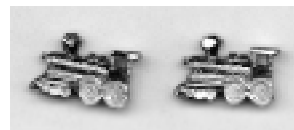

GOLD PLATED PIERCED EARRINGS
PE-440SL $2.95
HAND PAINTED VERSION
PE-440SC $2.95