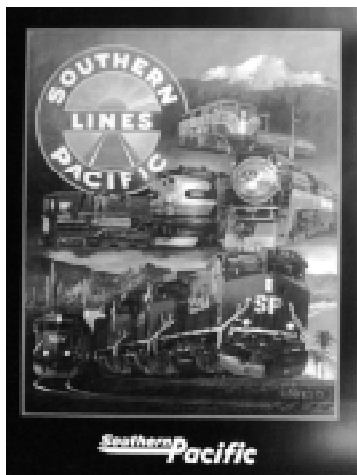

SP MODERN HISTORY
24" H by 18" W
#IW-SPMH