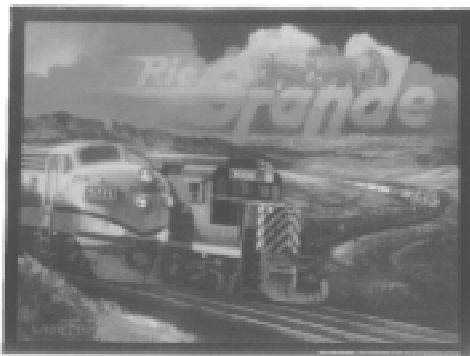

# COLOR PRINTS OF RAILROAD SCENES BY JOHN WINFIELD

**BALTIMORE & OHIO**  
24" H by 18" W  
#IW-BO

**The Boston & Maine**  
18" H by 24" W  
#IW-BM

**B&O A Cumberland Christmas**  
18" H by 24" W  
IW-CC

**WICHITA RIVER CROSSING**  
*on the Fort Worth & Denver*  
24" H by 18" W  
#IW-FWD

**CBQ Best of the Burlington Route**  
18" H by 24" W  
#IW-CBQB

**Cotton Belt**  
24" H by 18" W  
#IW-CB

**Winfield Prints**  
**\$29.95**

**DENVER & RIO GRANDE WESTERN**  
#IW-DRGW

**Denver & Rio Grande Western (Collage)**  
24" H by 18" W  
#IW-DRG2