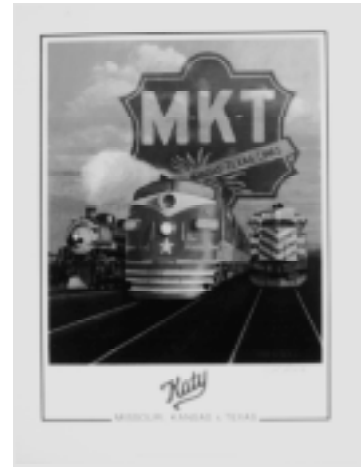

MKT KATY
#IW-KATY