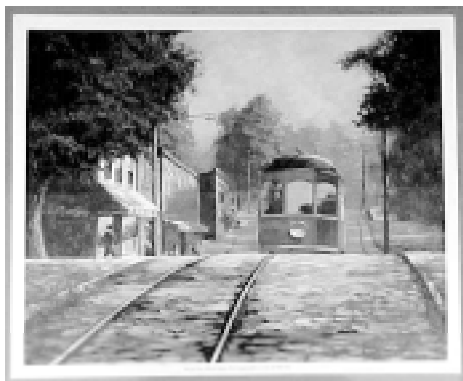

# COLOR PRINT CLASSIC RAILROAD SCENES BY JOHN WINFIELD

**Winfield Prints**  
**\$29.95**

***The Texans***  
24" H by 18" W  
#IW-TPTX

***TEXAS THUNDER***  
24" H by 18" W  
#IW-TP

**Winfield Trolley Prints**  
Size 13" by 16"