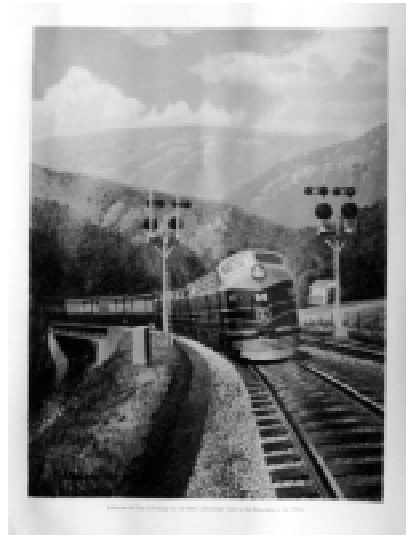

18" H by 22" W

#IW-MR \$24.95

***Evening at the Crossing***

18" H by 22" W

#IW-EVNG \$24.95

**B&O CAPITOL LIMITED IN THE ALLEGANY'S**

18"W by 24"H

#IT-BOCL \$9.95