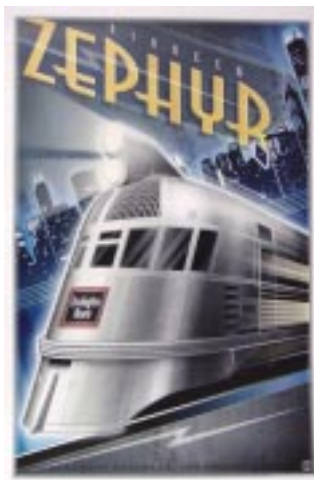

ZEPHYR AT CHICAGO
18" H by 12" W
#IP-BZIL

$9.95
EACH