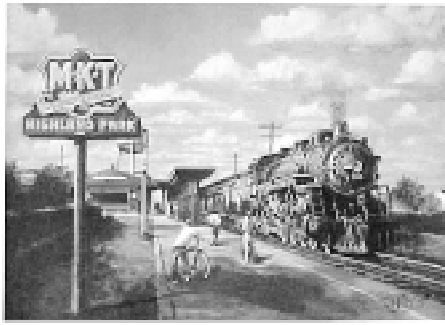

COLOR PRINTS OF RAILROAD SCENES BY JOHN WINFIELD

M-K-T
The Highland Park Station
18" H by 24" W
IW-MKTH