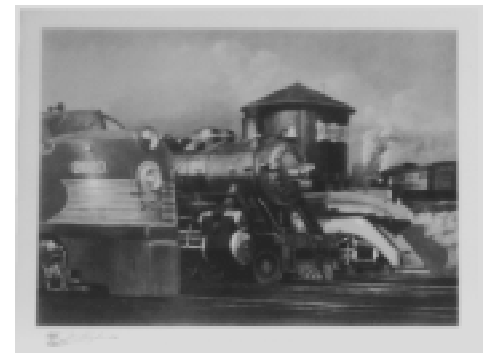

**CBQ Best of the Burlington Route**  
18" H by 24" W  
#IW-CBQB

**Cotton Belt**  
24" H by 18" W  
#IW-CB

**Winfield Prints**  
**\$29.95**

**DENVER & RIO GRANDE WESTERN**  
#IW-DRGW

**Denver & Rio Grande Western (Collage)**  
24" H by 18" W  
#IW-DRG2