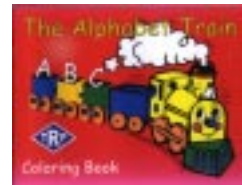

TY-WBEN \$2.95

TRAIN STENCILS SET

TWO DIFFERENT STENCILS
FOR CHILDREN 3 YEARS OR OLDER
SIZE IS 11" WIDE BY 7" HIGH

TY-TSS \$4.99 EA

**Children's Railroad
learning & Activity Book**

Best children's railroad activity book we have ever seen. Puzzles, mazes, matches and lots more. 8½ X 11 inches, 64 pages.

BK-CRLA \$5.95

TRAIN PUZZLE

WOOD PIECES ON A WOOD
BACK
APPROXIMATELY
7" HIGH X 9" WIDE

WD-PUZZ \$5.95

The Alphabet Train

Children's coloring book covering the alphabet with a strong railroad theme.

Softbound, 8½ X 11 inches, 32 pages.